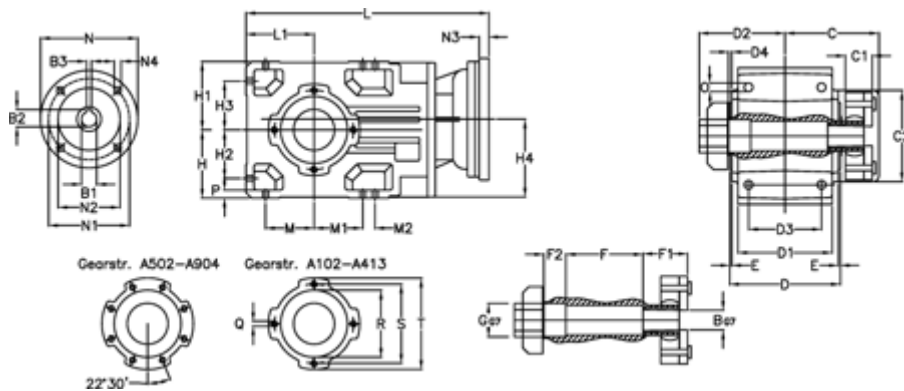

Article number: 296003527076320

Description: Bevel helical gearbox  
A353QF35-270,7-P63B5

## Measures

|           |                                 |            |           |            |
|-----------|---------------------------------|------------|-----------|------------|
| B = 35    | D1 = 166                        | F2 = 53    | L = 417.0 | N3 = 4     |
| B1 = 11   | D2 = 80                         | G = 42     | L1 = 100  | N4 = M8x19 |
| B2 = 12.8 | D3 = 135                        | GA = 43    | M = 73.0  | O = 12.0   |
| B3 = 4    | d4 = 5.0                        | H = 100    | M1 = 73.0 | P = 11     |
| C = 70.0  | Description = A353 QF-xx P63 B5 | H1 = 100   | M2 = 11   | Q = M10x17 |
| C1 = 24   | E = 3.5                         | H2 = 73.0  | N = 140   | R = 110    |
| C2 = 90.0 | F = 12.0                        | H3 = 73.0  | N1 = 115  | S = 130    |
| D = 173   | F1 = 48.0                       | H4 = 114.0 | N2 = 95   | T = 150    |